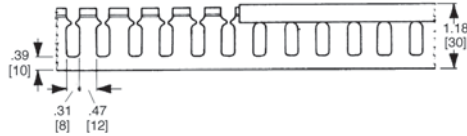

# Wiring duct Approximate dimensions

00.00 — Inches  
00.00 — [Millimeters]

.31 – .47" [8-12 mm] slot  
.87" [17 mm] height

1.18" [30 mm] height

1.57" [40 mm] height

2.36" [60 mm] height

3.15", 3.94" [80 mm, 100 mm] height

.16 – .24" [4 – 6 mm] slot  
1.47" [40 mm] height

2.36" [60 mm] height

3.15", 3.94" [80 mm, 100 mm] height

.16 – .24" [4 – 6 mm] & .31 – .47" [8 – 12 mm] spacing  
.59" [15 mm] width

.98", 1.57", 2.36" [25, 40, 60 mm] width

1.57", 1.97", 2.95" [80, 100, 150 mm] width