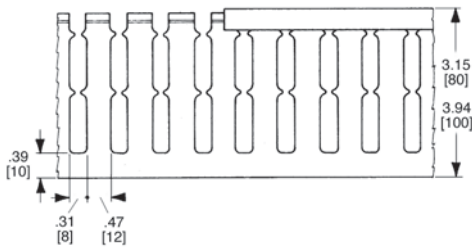

# Wiring duct Approximate dimensions

00.00 — Inches  
00.00 — [Millimeters]

.31 – .47" [8-12 mm] slot  
.87" [17 mm] height

1.18" [30 mm] height

1.57" [40 mm] height

2.36" [60 mm] height

3.15", 3.94" [80 mm, 100 mm] height

.16 – .24" [4 – 6 mm] slot  
1.47" [40 mm] height

2.36" [60 mm] height

3.15", 3.94" [80 mm, 100 mm] height

.16 – .24" [4 – 6 mm] & .31 – .47" [8 – 12 mm] spacing  
.59" [15 mm] width

.98", 1.57", 2.36" [25, 40, 60 mm] width

1.57", 1.97", 2.95" [80, 100, 150 mm] width