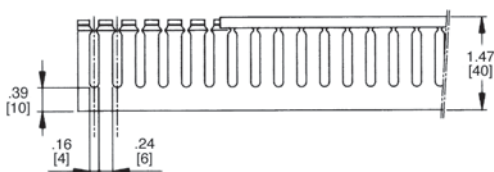

# Wiring duct Approximate dimensions

00.00 — Inches  
00.00 — [Millimeters]

.31 – .47" [8-12 mm] slot  
.87" [17 mm] height

1.18" [30 mm] height

1.57" [40 mm] height

2.36" [60 mm] height

3.15", 3.94" [80 mm, 100 mm] height

.16 – .24" [4 – 6 mm] slot  
1.47" [40 mm] height

2.36" [60 mm] height

3.15", 3.94" [80 mm, 100 mm] height

.16 – .24" [4 – 6 mm] & .31 – .47" [8 – 12 mm] spacing  
.59" [15 mm] width

.98", 1.57", 2.36" [25, 40, 60 mm] width

1.57", 1.97", 2.95" [80, 100, 150 mm] width