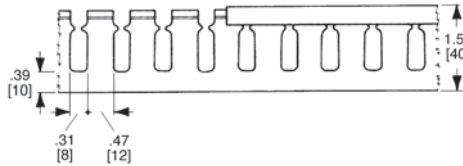

# Wiring duct Approximate dimensions

00.00 — Inches  
00.00 — [Millimeters]

.31 – .47" [8-12 mm] slot  
.87" [17 mm] height

1.18" [30 mm] height

1.57" [40 mm] height

2.36" [60 mm] height

3.15", 3.94" [80 mm, 100 mm] height

.16 – .24" [4 – 6 mm] slot  
1.47" [40 mm] height

2.36" [60 mm] height

3.15", 3.94" [80 mm, 100 mm] height

.16 – .24" [4 – 6 mm] & .31 – .47" [8 – 12 mm] spacing  
.59" [15 mm] width

.98", 1.57", 2.36" [25, 40, 60 mm] width

1.57", 1.97", 2.95" [80, 100, 150 mm] width