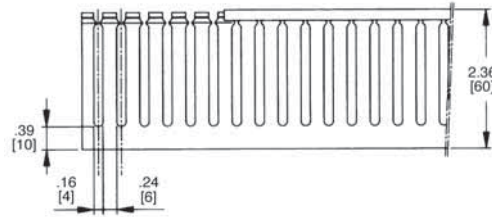

# Wiring duct Approximate dimensions

00.00 — Inches  
00.00 — [Millimeters]

.31 – .47" [8-12 mm] slot  
.87" [17 mm] height

1.18" [30 mm] height

1.57" [40 mm] height

2.36" [60 mm] height

3.15", 3.94" [80 mm, 100 mm] height

.16 – .24" [4 – 6 mm] slot  
1.47" [40 mm] height

2.36" [60 mm] height

3.15", 3.94" [80 mm, 100 mm] height

.16 – .24" [4 – 6 mm] & .31 – .47" [8 – 12 mm] spacing  
.59" [15 mm] width

.98", 1.57", 2.36" [25, 40, 60 mm] width

1.57", 1.97", 2.95" [80, 100, 150 mm] width