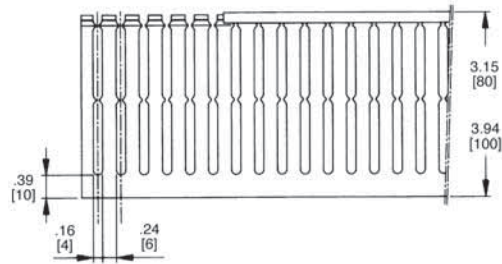

# Wiring duct Approximate dimensions

00.00 — Inches  
00.00 — [Millimeters]

.31 – .47" [8-12 mm] slot  
.87" [17 mm] height

1.18" [30 mm] height

1.57" [40 mm] height

2.36" [60 mm] height

3.15", 3.94" [80 mm, 100 mm] height

.16 – .24" [4 – 6 mm] slot  
1.47" [40 mm] height

2.36" [60 mm] height

3.15", 3.94" [80 mm, 100 mm] height

.16 – .24" [4 – 6 mm] & .31 – .47" [8 – 12 mm] spacing  
.59" [15 mm] width

.98", 1.57", 2.36" [25, 40, 60 mm] width

1.57", 1.97", 2.95" [80, 100, 150 mm] width