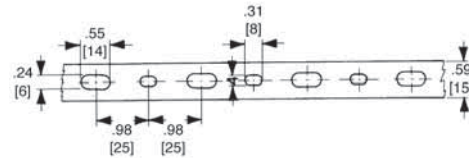

# Wiring duct Approximate dimensions

00.00 — Inches  
00.00 — [Millimeters]

.31 – .47" [8-12 mm] slot  
.87" [17 mm] height

1.18" [30 mm] height

1.57" [40 mm] height

2.36" [60 mm] height

3.15", 3.94" [80 mm, 100 mm] height

.16 – .24" [4 – 6 mm] slot  
1.47" [40 mm] height

2.36" [60 mm] height

3.15", 3.94" [80 mm, 100 mm] height

.16 – .24" [4 – 6 mm] & .31 – .47" [8 – 12 mm] spacing  
.59" [15 mm] width

.98", 1.57", 2.36" [25, 40, 60 mm] width

1.57", 1.97", 2.95" [80, 100, 150 mm] width