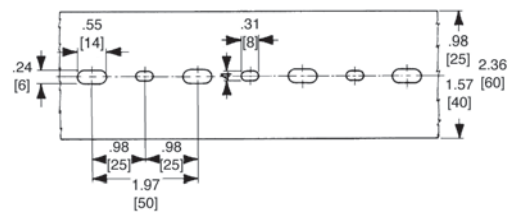

# Wiring duct Approximate dimensions

00.00 — Inches  
00.00 — [Millimeters]

.31 – .47" [8-12 mm] slot  
.87" [17 mm] height

1.18" [30 mm] height

1.57" [40 mm] height

2.36" [60 mm] height

3.15", 3.94" [80 mm, 100 mm] height

.16 – .24" [4 – 6 mm] slot  
1.47" [40 mm] height

2.36" [60 mm] height

3.15", 3.94" [80 mm, 100 mm] height

.16 – .24" [4 – 6 mm] & .31 – .47" [8 – 12 mm] spacing  
.59" [15 mm] width

.98", 1.57", 2.36" [25, 40, 60 mm] width

1.57", 1.97", 2.95" [80, 100, 150 mm] width