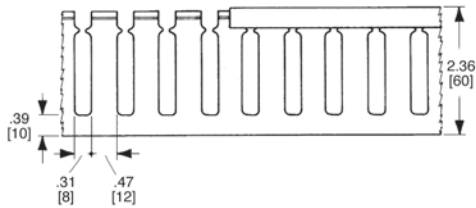

# Wiring duct Approximate dimensions

00.00 — Inches  
00.00 — [Millimeters]

.31 – .47" [8-12 mm] slot  
.87" [17 mm] height

1.18" [30 mm] height

1.57" [40 mm] height

2.36" [60 mm] height

3.15", 3.94" [80 mm, 100 mm] height

.16 – .24" [4 – 6 mm] slot  
1.47" [40 mm] height

2.36" [60 mm] height

3.15", 3.94" [80 mm, 100 mm] height

.16 – .24" [4 – 6 mm] & .31 – .47" [8 – 12 mm] spacing  
.59" [15 mm] width

.98", 1.57", 2.36" [25, 40, 60 mm] width

1.57", 1.97", 2.95" [80, 100, 150 mm] width