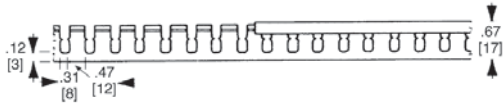

# Wiring duct Approximate dimensions

00.00 — Inches  
00.00 — [Millimeters]

.31 – .47" [8-12 mm] slot  
.87" [17 mm] height

1.18" [30 mm] height

1.57" [40 mm] height

2.36" [60 mm] height

3.15", 3.94" [80 mm, 100 mm] height

.16 – .24" [4 – 6 mm] slot  
1.47" [40 mm] height

2.36" [60 mm] height

3.15", 3.94" [80 mm, 100 mm] height

.16 – .24" [4 – 6 mm] & .31 – .47" [8 – 12 mm] spacing  
.59" [15 mm] width

.98", 1.57", 2.36" [25, 40, 60 mm] width

1.57", 1.97", 2.95" [80, 100, 150 mm] width